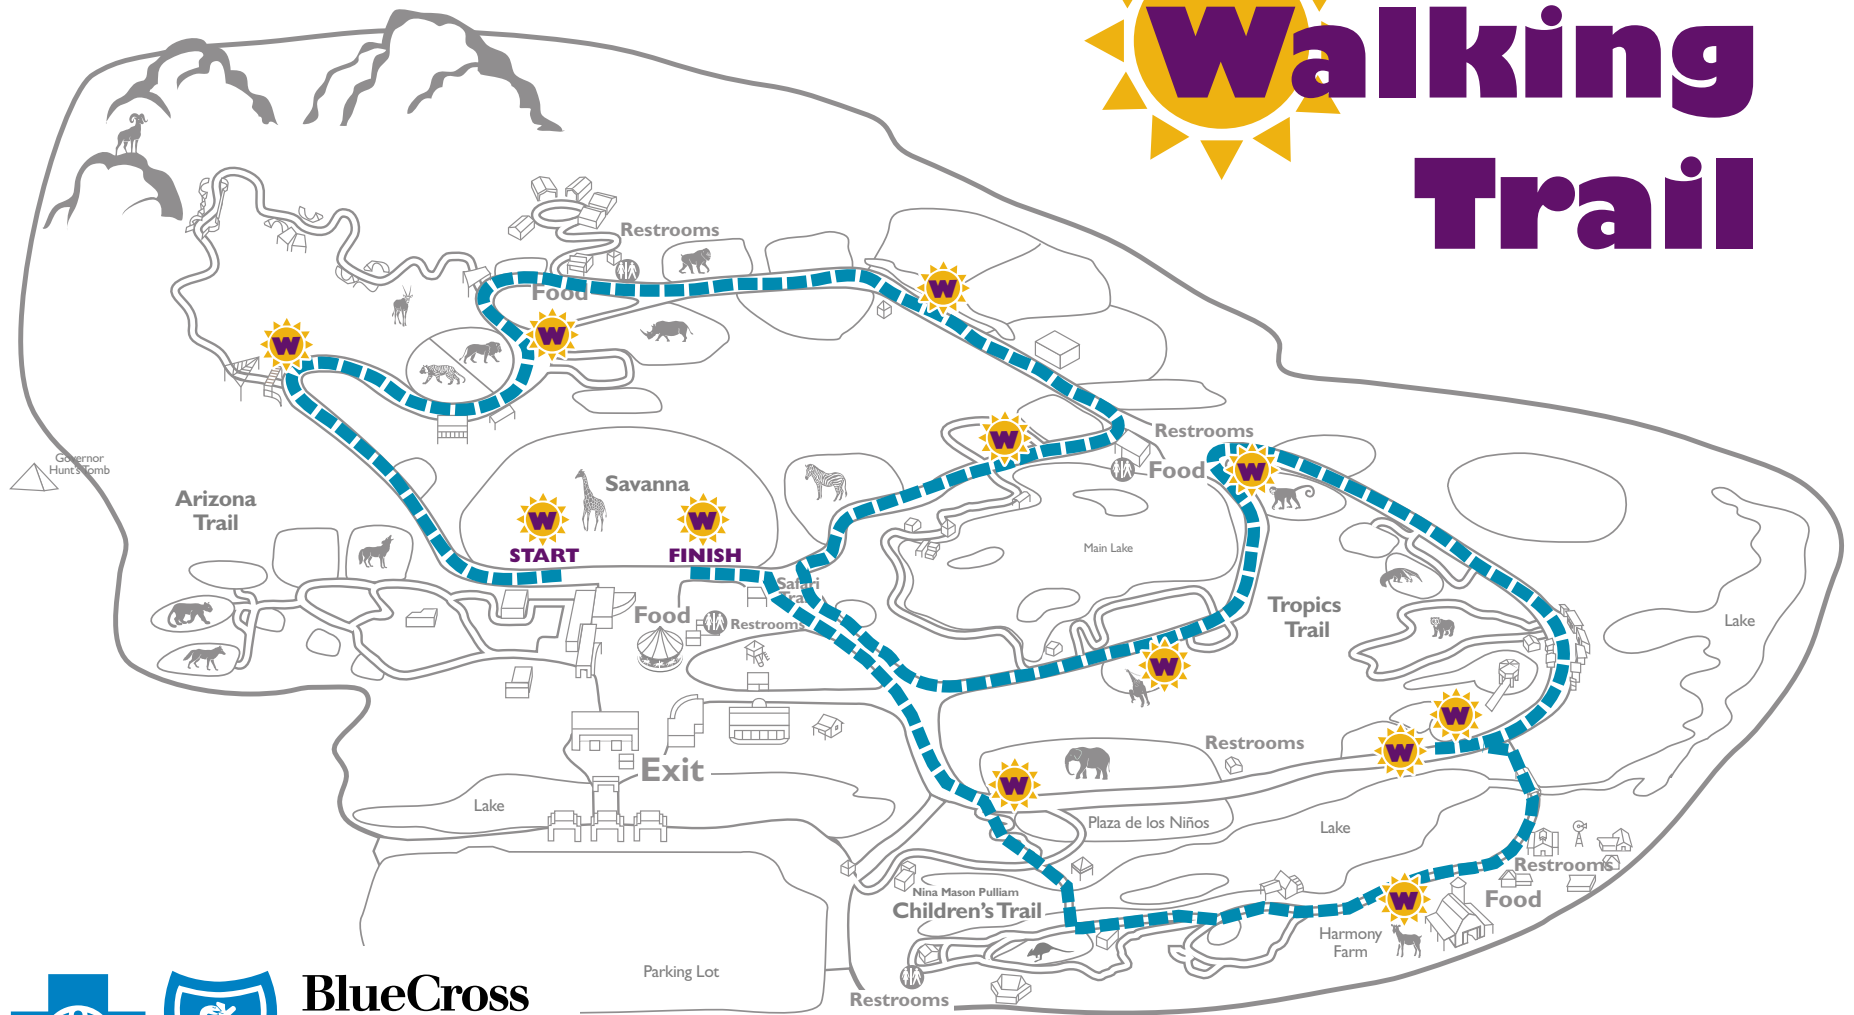

# Walking Trail

**BlueCross  
BlueShield  
of Arizona**

An Independent Licensee of the Blue Cross and Blue Shield Association

[azblue.com](http://azblue.com)

# Phx Zoo