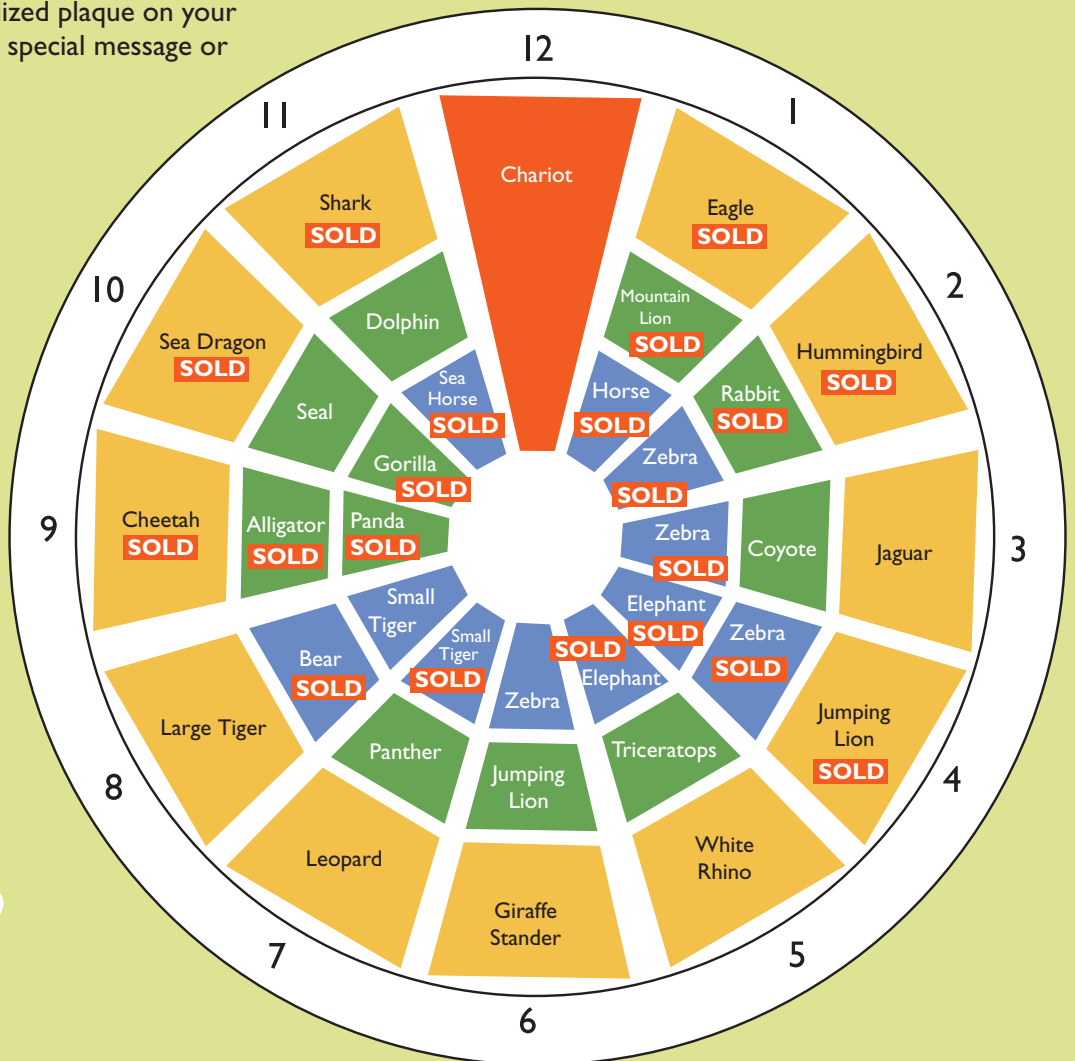

Pricing reflects adoption for the lifetime of the animal (average of 8 years). Contact the Development Department at 602.273.1341 x7424 for additional payment terms and packages.