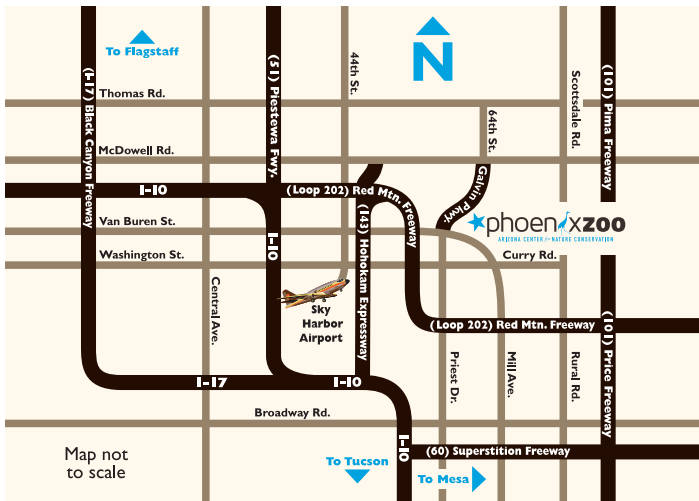

Calling All Party Animals!

455 N. Galvin Parkway, Phoenix, AZ 85008

The Phoenix Zoo provides experiences that inspire people and motivate them to care for the natural world.

MISSION STATEMENT

Directions

From the North | I-17 S (Black Canyon Freeway) to I-10 E to 202 E (Red Mountain Freeway) or 51 S (Piestewa Parkway) to 202 E (Red Mountain Freeway), exit at Priest Dr. North on Priest which turns into Galvin Pkwy. Go past Van Buren St. and turn right at next light, which is the Phoenix Zoo parking lot (located inside Papago Park).

From the South | I-10 W to 143 N (Hohokam Expressway) to 202 E, stay in right lane, exit at Priest Dr. North on Priest which turns into Galvin Pkwy. Go past Van Buren St. and turn right at next light, which is the Phoenix Zoo parking lot (located inside Papago Park).

From the West | I-10 E to 202 E, exit at Priest Dr. North on Priest which turns into Galvin Pkwy. Go past Van Buren St. and turn right at the next light, which is the Phoenix Zoo parking lot (located inside Papago Park).

From the East | 60 W (Superstition Freeway) to I-10 W to 143 N to 202 E, stay in right lane, exit at Priest Dr. North on Priest which turns into Galvin Pkwy. Go past Van Buren St. and turn right at next light, which is the Phoenix Zoo parking lot (located inside Papago Park).

Call 602.286.3800 for more information.

It's a Birthday Party for

at the Phoenix Zoo

Date _____

Time _____

Place _____

RSVP _____

Upon arrival at the Zoo, proceed to the main turnstile for party admission and location. Be sure to allow time for parking and walking to party site.