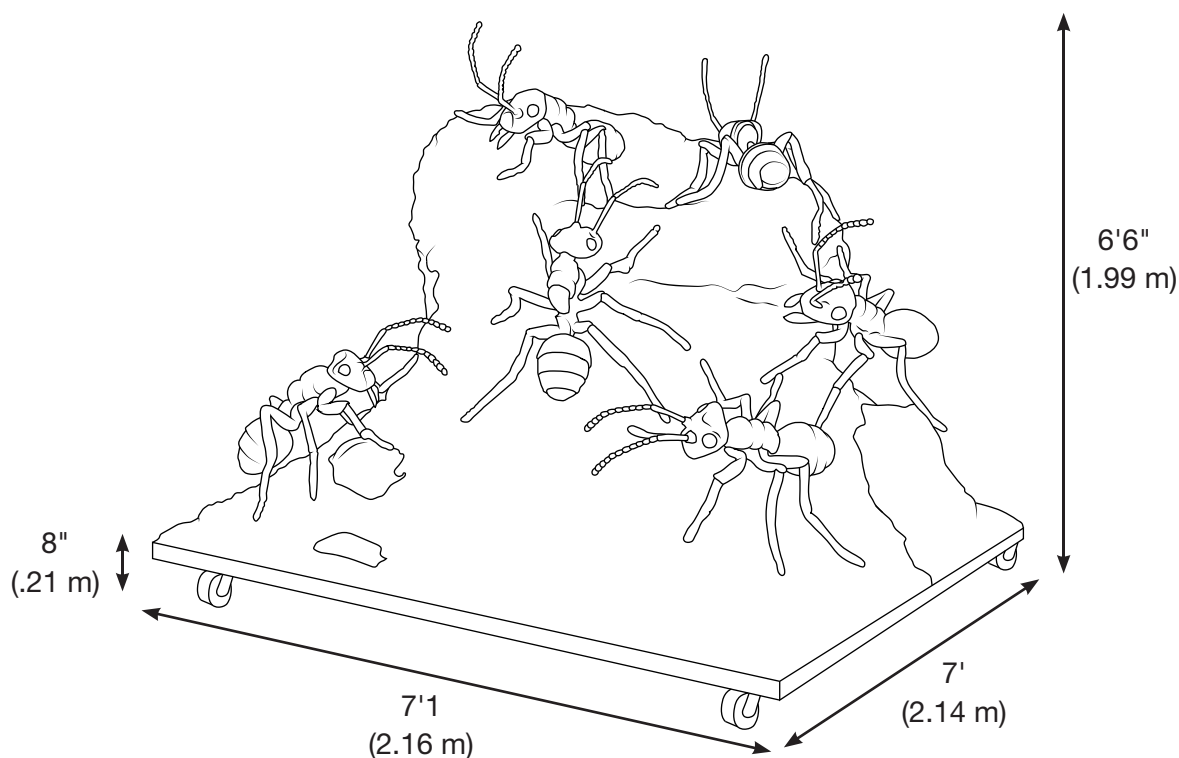

# BLACK ANTS

- The black ant is found all over Europe and in some parts of North America and Asia.
- The queen can live up to around 15 years and some have lived for 30 years.
- Black ant colonies can reach up to around 40,000 workers but 4,000–7,000 is around average.
- Ants mate while flying, so “flying ants” are males and immature queens. Once the queens have mated they will land and detach their wings and begin to find a place to dig a tunnel.

Power: 110 VAC 60 Hz @ 2.1 Amps

Compressed Air: 2.0 CFM refrigerated (dry) @ 110 PSI

Weight: 600 lbs. (273 kg) (approx.)

Overall length: 7' (2.14 m), Length off the front: n/a, Length off the back: n/a