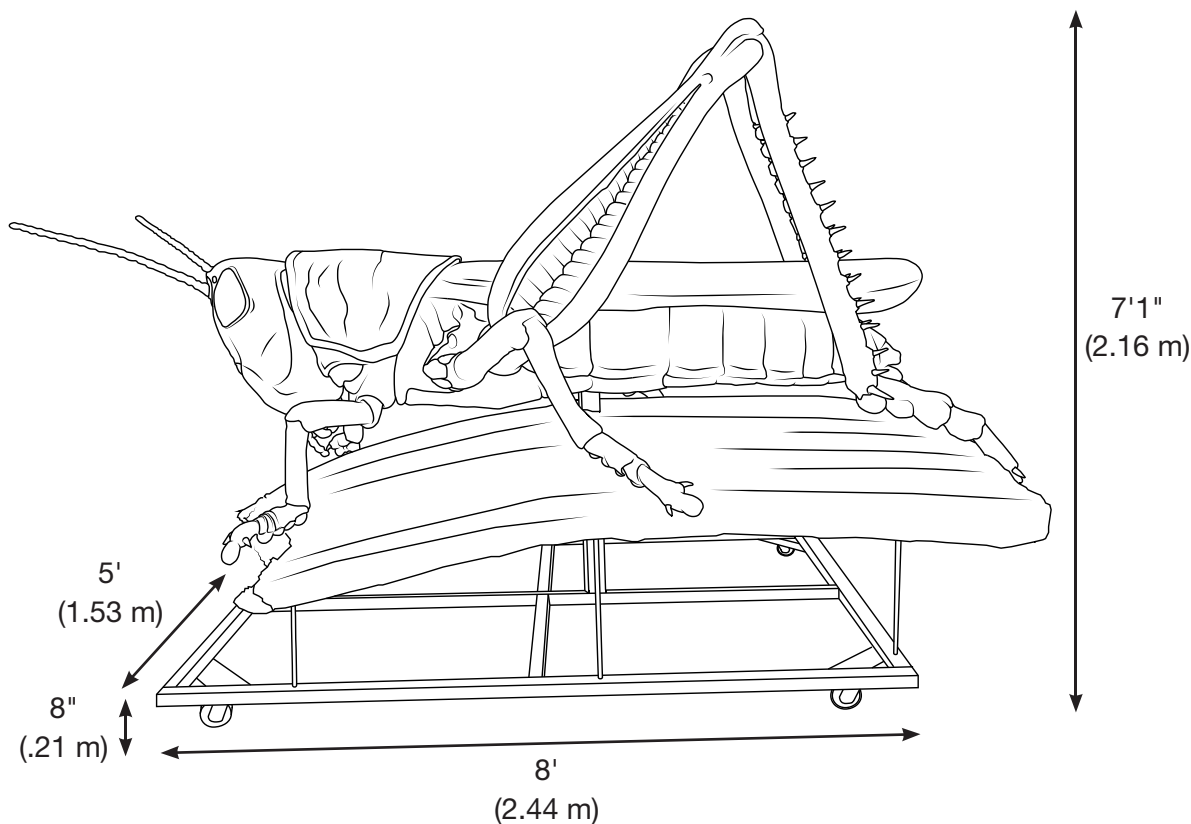

# GRASSHOPPER

- Grasshoppers are plant-eaters, sometimes becoming serious pests, especially when they swarm in millions and destroy crops over wide areas.
- Some females can be pink in color but rarely survive to adulthood due to higher visibility to predators.
- Grasshoppers have large compound eyes with a broad field of vision that can detect movement, shape, colour and distance.
- A large grasshopper can jump about a meter without using its wings.

Power: 110 VAC 60 Hz @ 2.1 Amps

Compressed Air: 3.0 CFM refrigerated (dry) @ 110 PSI

Weight: 800 lbs. (363 kg) (approx.)

Overall length: 11'6" (3.51 m), Length off the front: 2' (.61 m), Length off the back: 1'6" (.46 m)