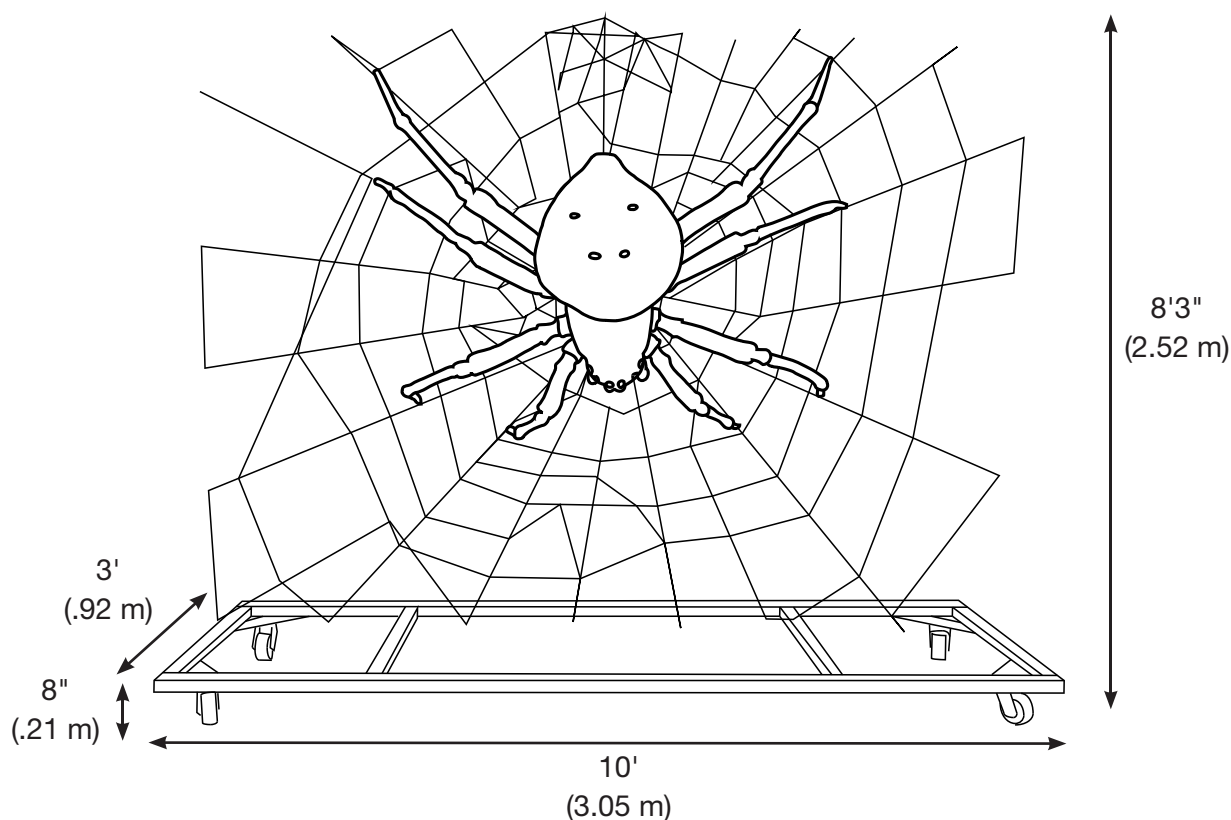

# ORB-WEB SPIDER

- Orb-web spiders are three-clawed builders of flat webs with sticky spiral capture silk.
- This spider will devour its entire web every evening, including any caught insects.
- Normally, their webs are vertical and the spiders usually hang with their head downward.
- Most orb-web spiders tend to be active during the evening hours, and hide for most of the day.

Power: 110 VAC 60 Hz @ 2.1 Amps

Compressed Air: 0.5 CFM refrigerated (dry) @ 110 PSI

Weight: 500 lbs. (227 kg) (approx.)

Overall length: 10' (3.05 m), Length off the front: n/a, Length off the back: n/a