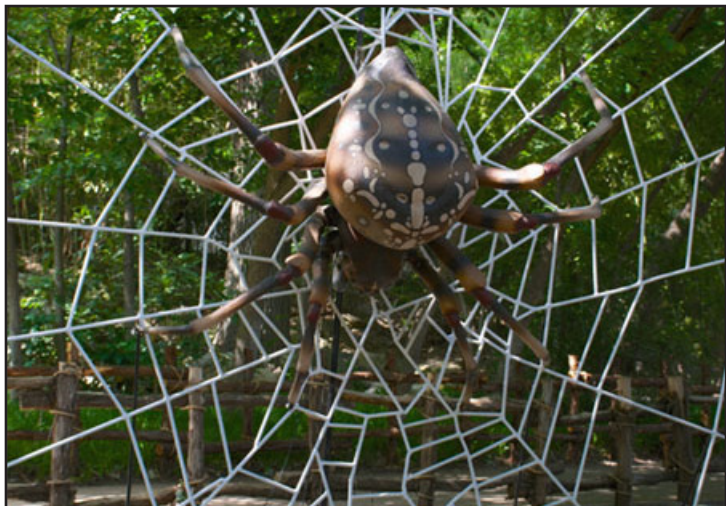

# ORB-WEB SPIDER

- Orb-web spiders are three-clawed builders of flat webs with sticky spiral capture silk.
- This spider will devour its entire web every evening, including any caught insects.
- Normally, their webs are vertical and the spiders usually hang with their head downward.
- Most orb-web spiders tend to be active during the evening hours, and hide for most of the day.

Power: 110 VAC 60 Hz @ 2.1 Amps

Compressed Air: 0.5 CFM refrigerated (dry) @ 110 PSI

Weight: 500 lbs. (227 kg) (approx.)

Overall length: 10' (3.05 m), Length off the front: n/a, Length off the back: n/a