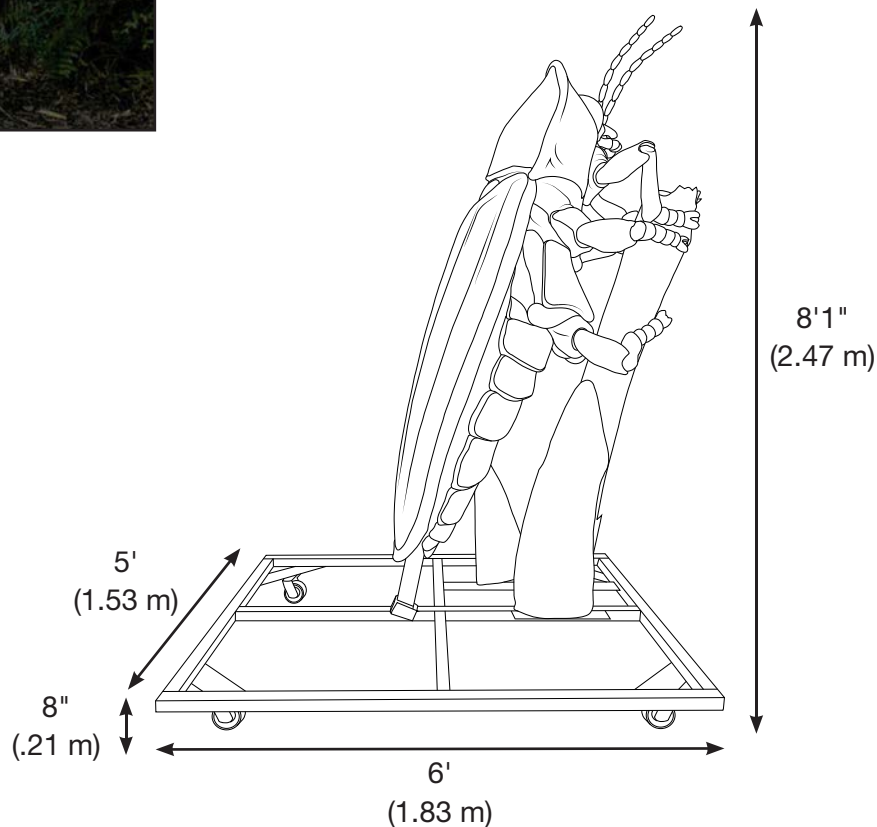

SAY'S FIREFLY

- Fireflies are winged beetles, commonly called lightning bugs for their use of bioluminescence during twilight hours to attract mates or prey.
- A male firefly flashes a unique light pattern; an attracted female will reciprocate the same pattern.
- After mating, the female lays her fertilized eggs on or just below the surface of the ground. The eggs hatch three to four weeks later, and the larvae feed until the end of the summer.
- Firefly larvae are called glowworms.
- Most fireflies are distasteful to eat and can be poisonous to vertebrate predators.

Power: 110 VAC 60 Hz @ 2.1 Amps

Compressed Air: 1.5 CFM refrigerated (dry) @ 110 PSI

Weight: 500 lbs. (227 kg) (approx.)

Overall length: 6' (1.83 m), Length off the front: n/a, Length off the back: n/a