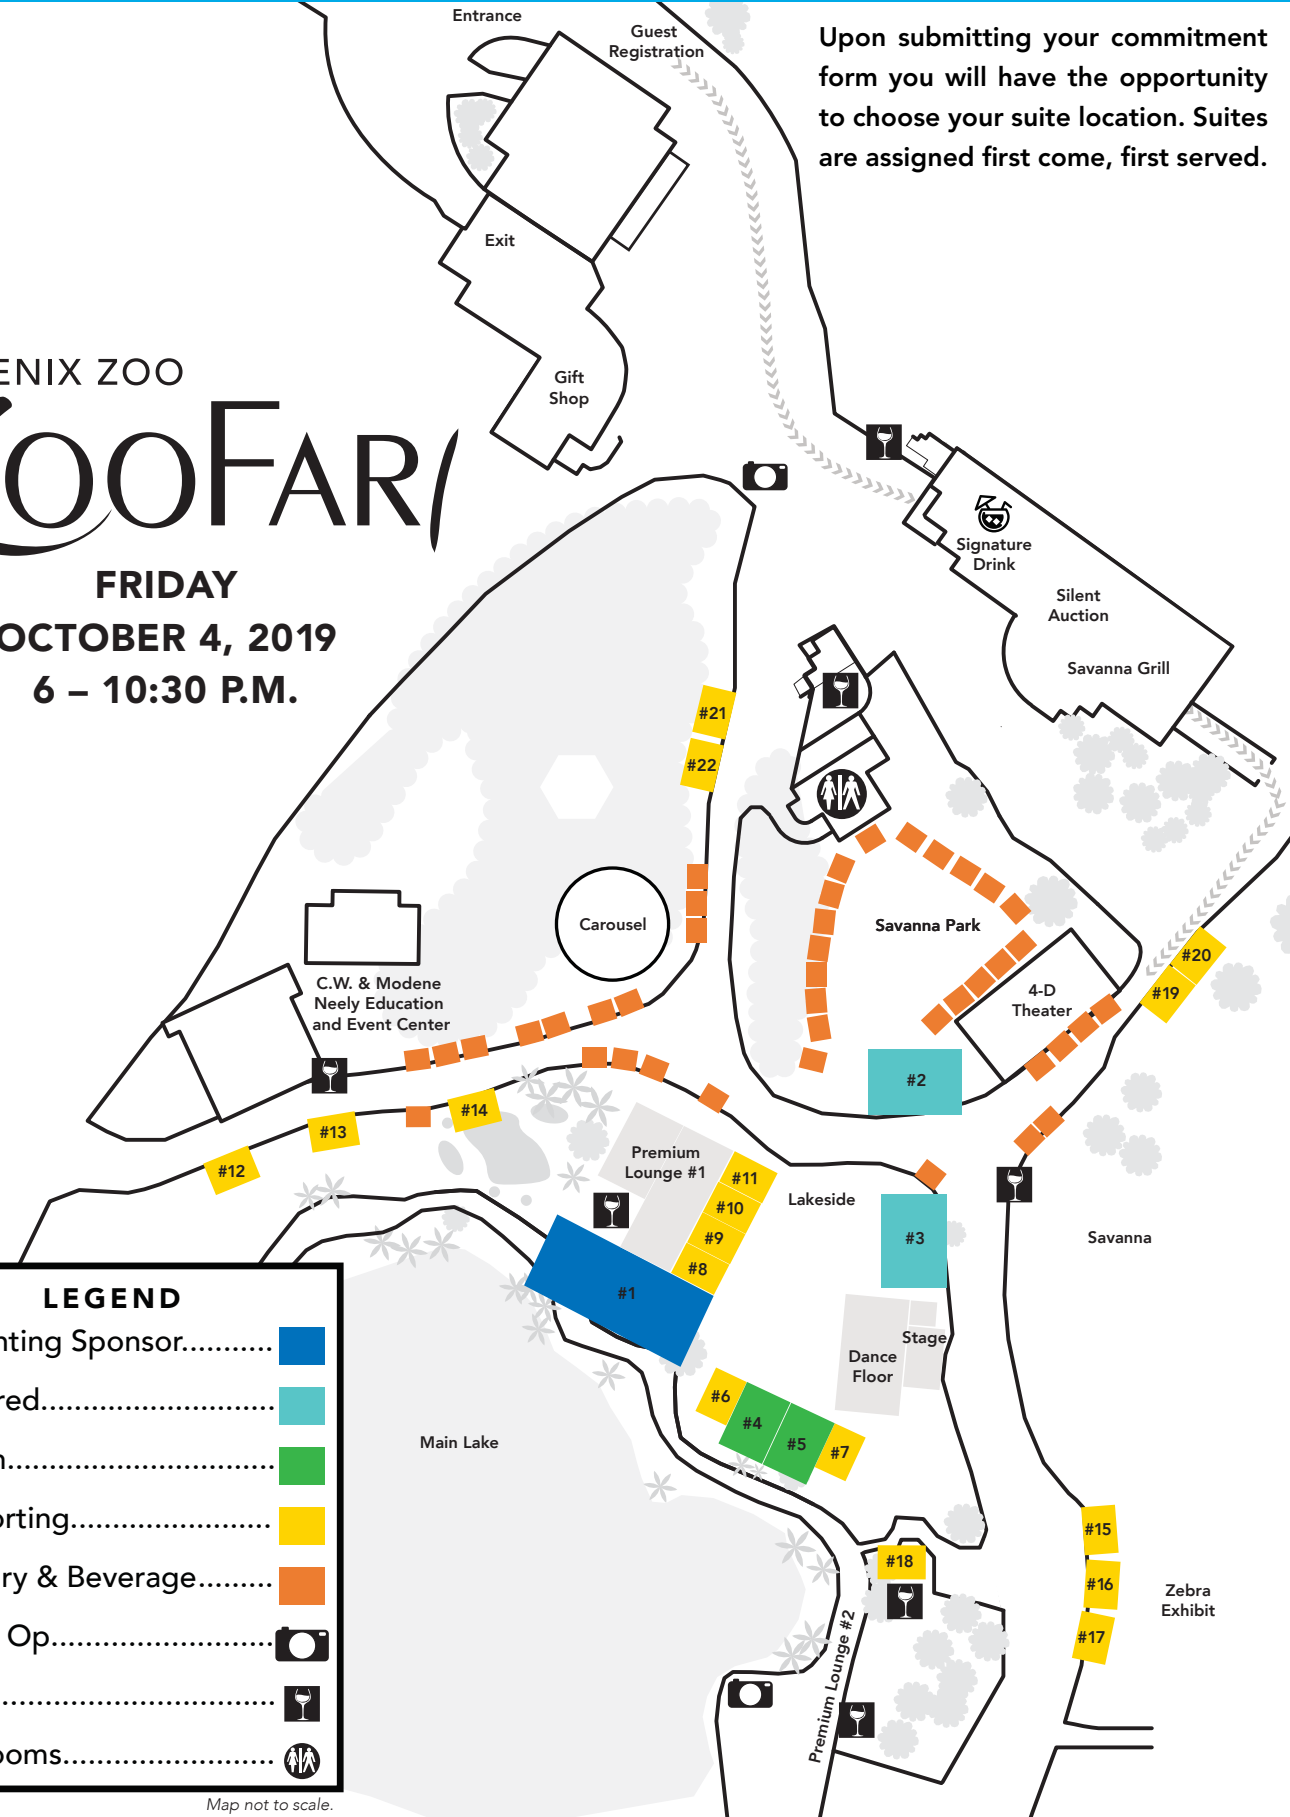

ZOOFARI SUITES

Upon submitting your commitment form you will have the opportunity to choose your suite location. Suites are assigned first come, first served.

PHOENIX ZOO
ZOOFARI

FRIDAY
OCTOBER 4, 2019
6 – 10:30 P.M.

LEGEND

- Presenting Sponsor.....
- Featured.....
- Patron.....
- Supporting.....
- Culinary & Beverage.....
- Photo Op.....
- Bar.....
- Restrooms.....

Map not to scale.