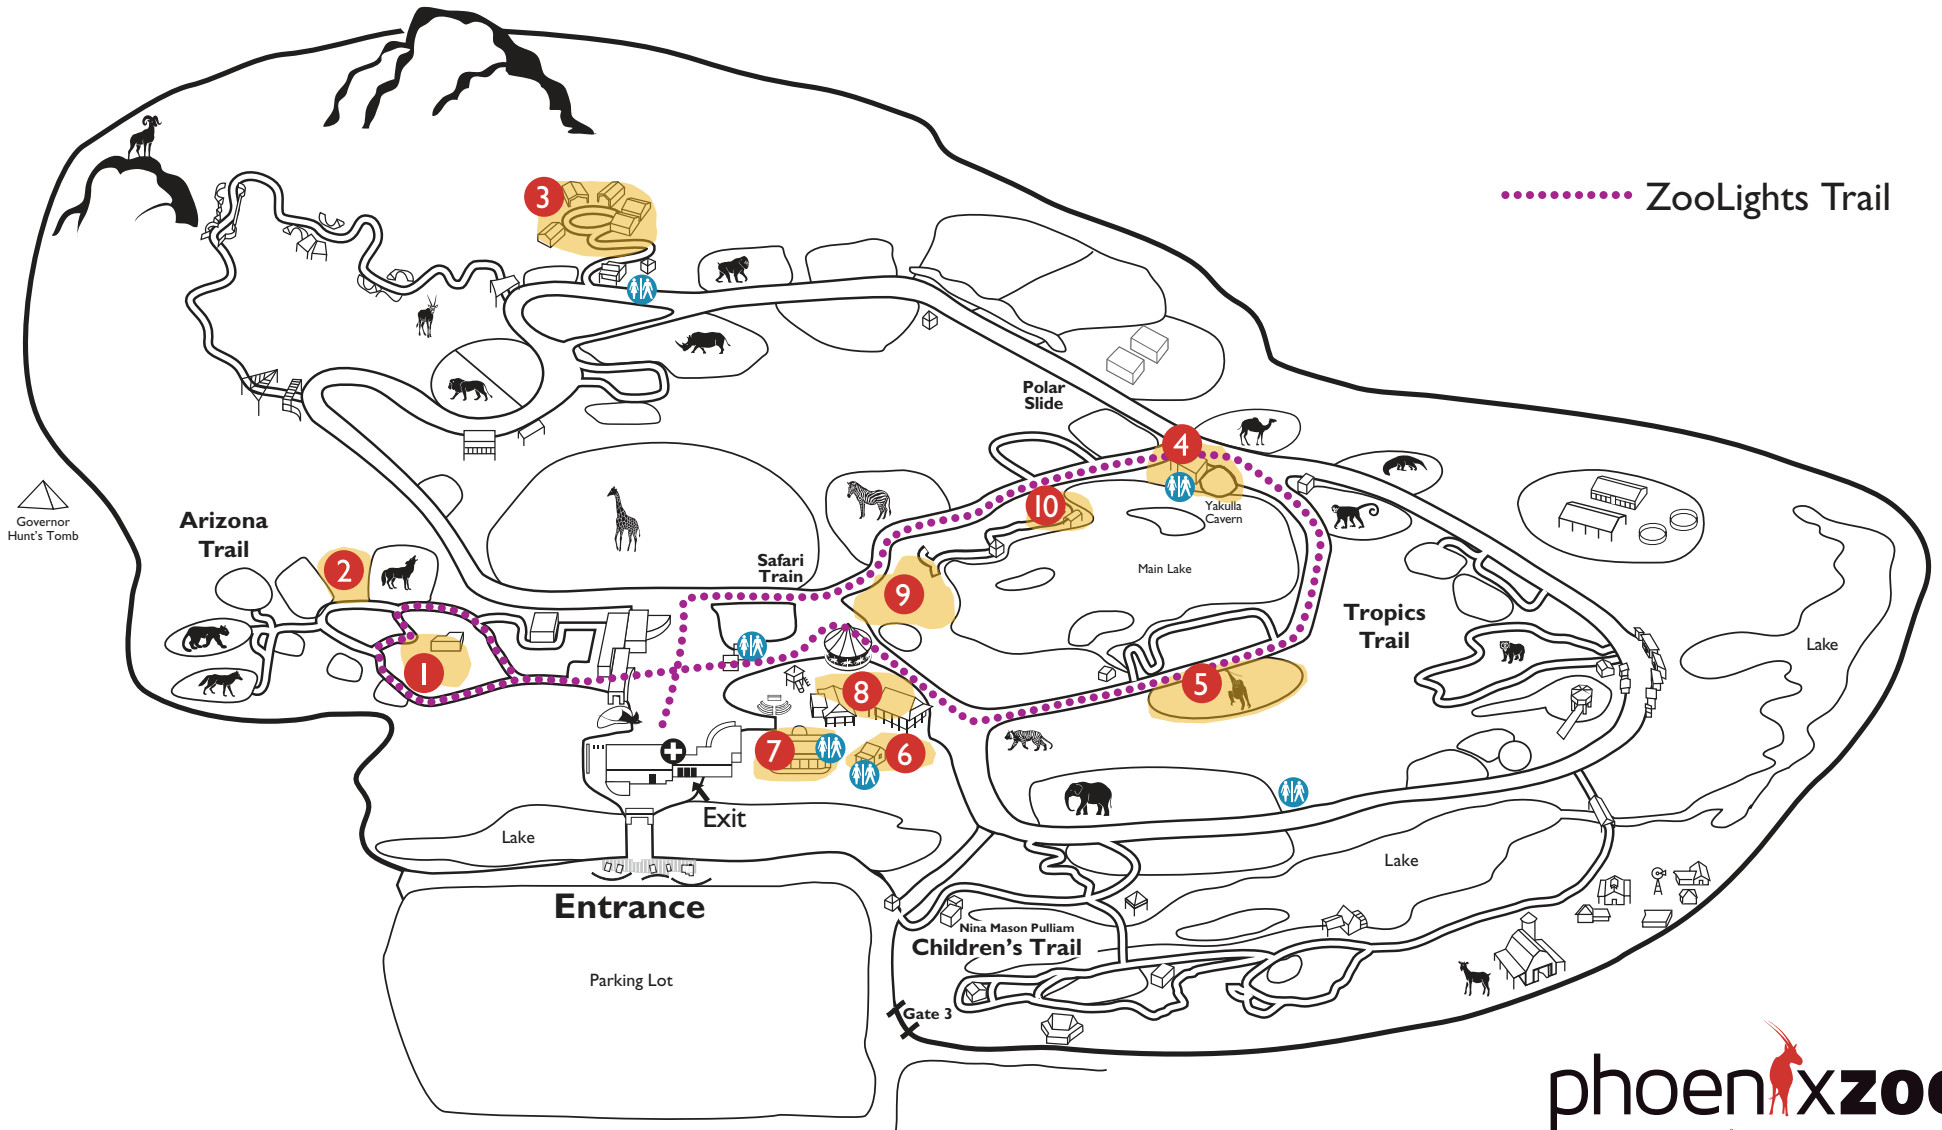

ZooLights Events Site Map

- | | | | |
|-------------------|--|-------------------------|-------------------|
| 1. Desert Grove | 4. Yakulla Cavern
<i>(preview only)</i> | 6. Ruby's House | 9. Lower Lakeside |
| 2. Phoenix Bakery | 5. Orang-Hutan | 7. Stone House Pavilion | 10. Podd Ramada |
| 3. Desert Tents | | 8. Neely Center | |

..... ZooLights Trail