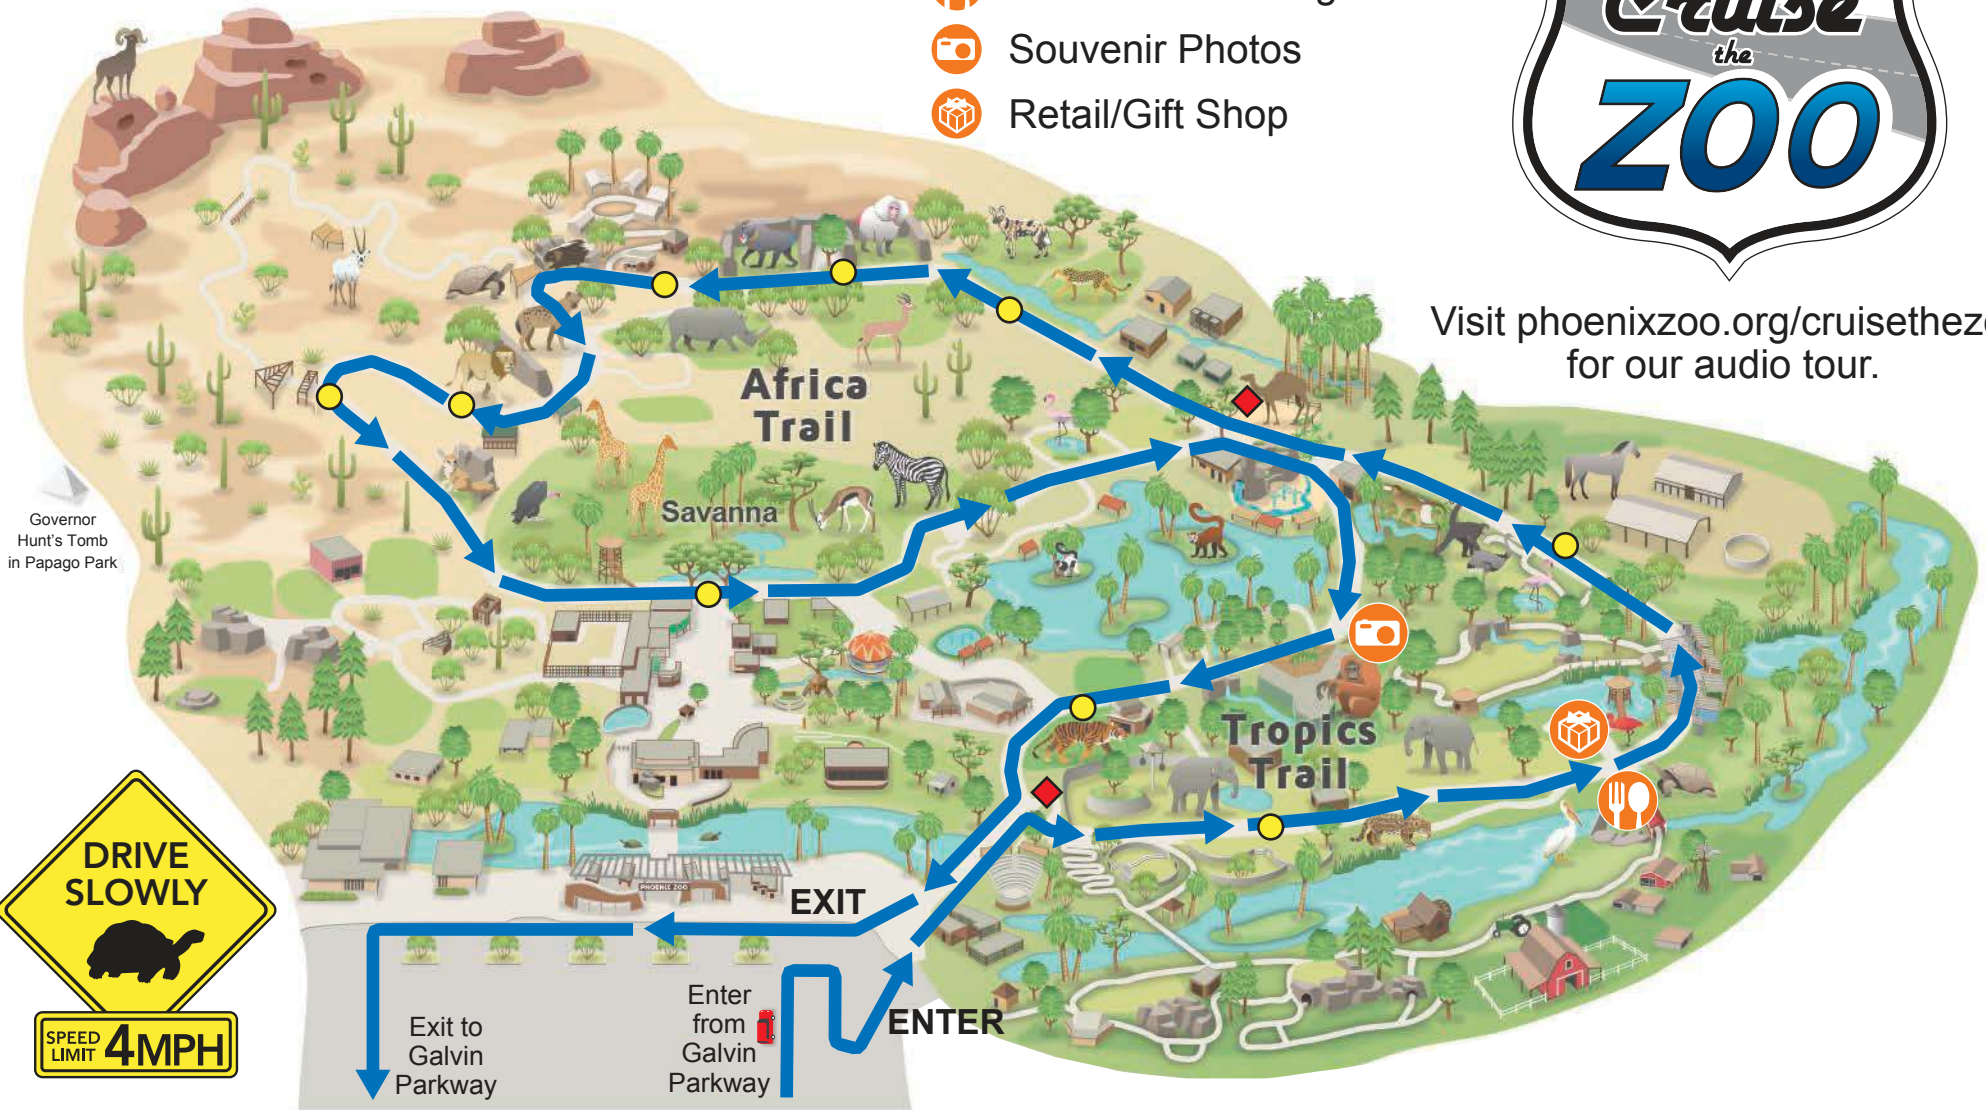

Cruise the Zoo Route

-  Exhibit Guide/Information
-  Intersection Safety Staff
-  Food and Beverage
-  Souvenir Photos
-  Retail/Gift Shop

Visit phoenixzoo.org/cruisethezoo for our audio tour.

RULES OF THE ROAD

- Remain in your vehicle during the entire tour.
- For guest safety, all tailgates, van/car doors and hatchbacks must remain closed at all times.
- Pull your side-view mirrors in toward your vehicle.
- Follow the guided route. The speed limit is a tortoise-like 4 mph. To ease flow, do not stop.
- Loud noises are not permitted, including honking, music and yelling.
- Do not feed the animals as they receive a healthy diet from their zookeepers.
- The Zoo is a smoke-free facility, including electronic cigarettes.
- Keep everything in your car and when you leave Zoo grounds, properly dispose of your waste in a trash can or recycle container.

NO PETS

NO PASSENGERS
in pick-up truck beds