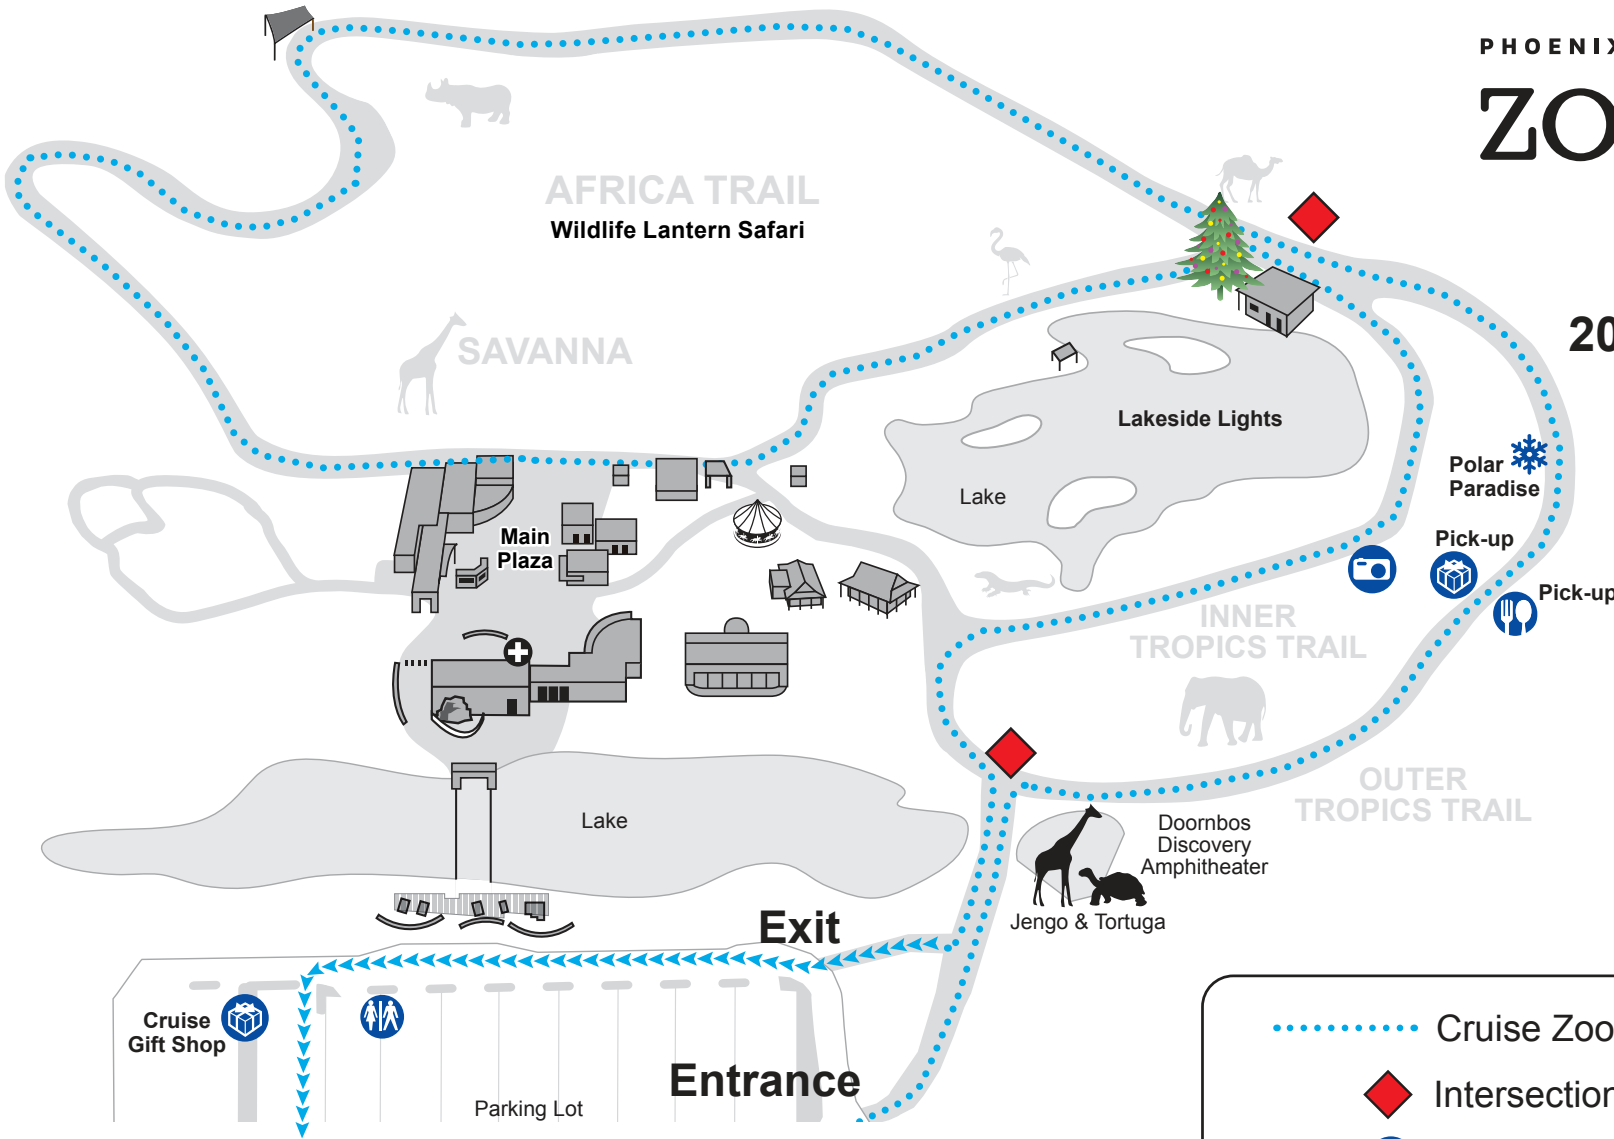

CRUISE

PHOENIX ZOO

zoolights

Presented by

2020 – 2021 Season
5:30 – 10:30 p.m.

Date specific reservations are limited and available on a first-come, first-served basis. Advanced ticket purchases recommended.

NO PETS

NO PASSENGERS
in pick-up truck beds

Please visit
phoenixzoo.org/zoolights
to review the Rules of
the Road before your
cruise experience.

..... Cruise ZooLights Route

◆ Intersection Safety Staff

📷 Souvenir Photos

🚻 Restrooms
Available only in the parking lot.

🛒 Souvenir Pick-up / Shopping

🍴 Food & Beverage Pick-up