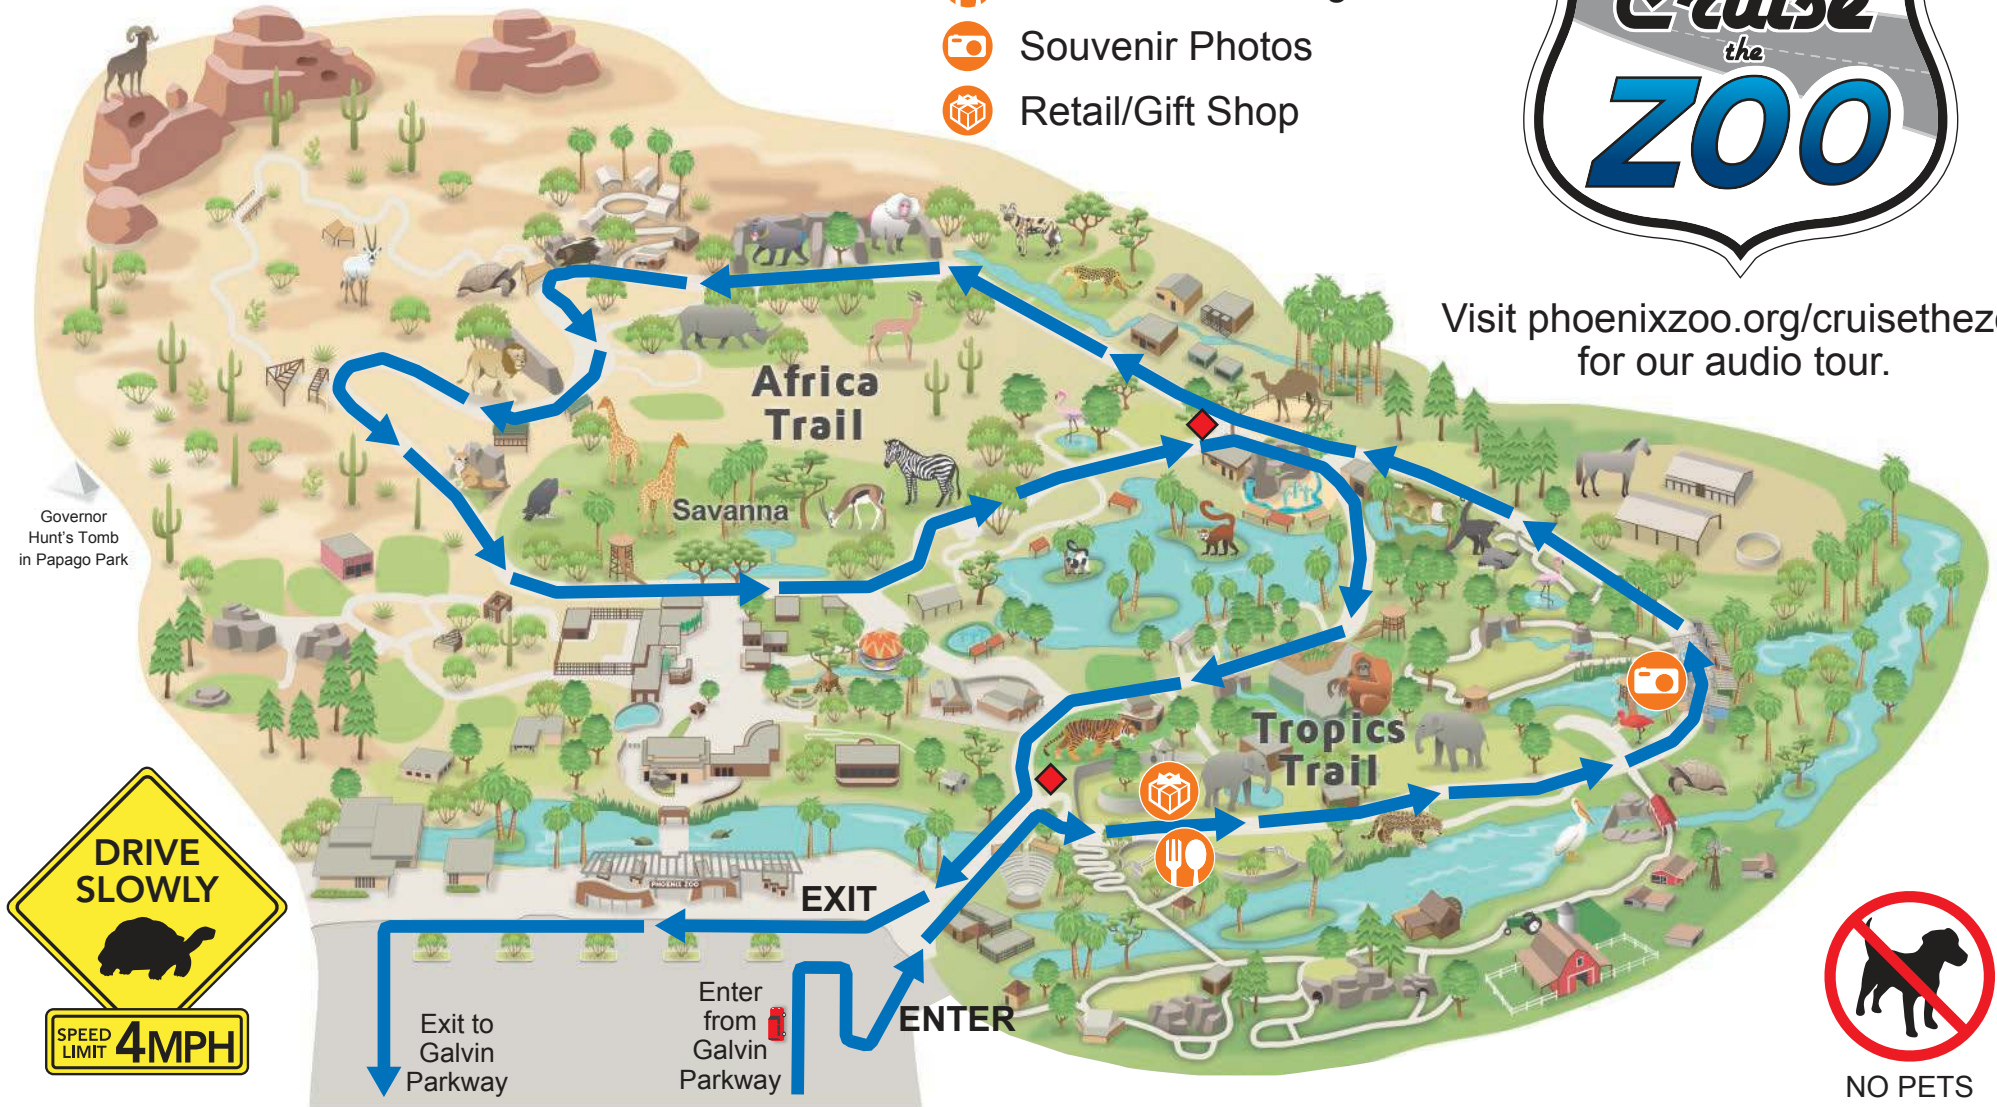

-  Cruise the Zoo Route
-  Intersection Safety Staff
-  Food and Beverage
-  Souvenir Photos
-  Retail/Gift Shop

Visit phoenixzoo.org/cruisethezoo
for our audio tour.

RULES OF THE ROAD

- Please arrive no earlier than 5 minutes prior to the time listed on your ticket.
- Restrooms are available near the membership booths before you embark on your Cruise experience. There will not be a restroom stop once inside the Zoo.
- Pets are NOT allowed inside your vehicle at the Zoo.
- Passengers are NOT allowed in the bed of trucks.
- Remain in your vehicle during the entire tour.
- For guest safety, all tailgates, van/car doors and hatchbacks must remain closed at all times.

- Pull your side-view mirrors in toward your vehicle.
- Follow the guided route.
- The speed limit is a tortoise-like 4 mph; to ease flow, do not stop.
- Loud noises are not permitted, including honking, music and yelling.
- Do not feed the animals as they receive a healthy diet from their zookeepers.
- The Zoo is a smoke-free facility, including electronic cigarettes.
- Keep everything in your car and when you leave Zoo grounds, properly dispose of your waste in a trash can or recycle container.

NO PETS

NO PASSENGERS
in pick-up truck beds