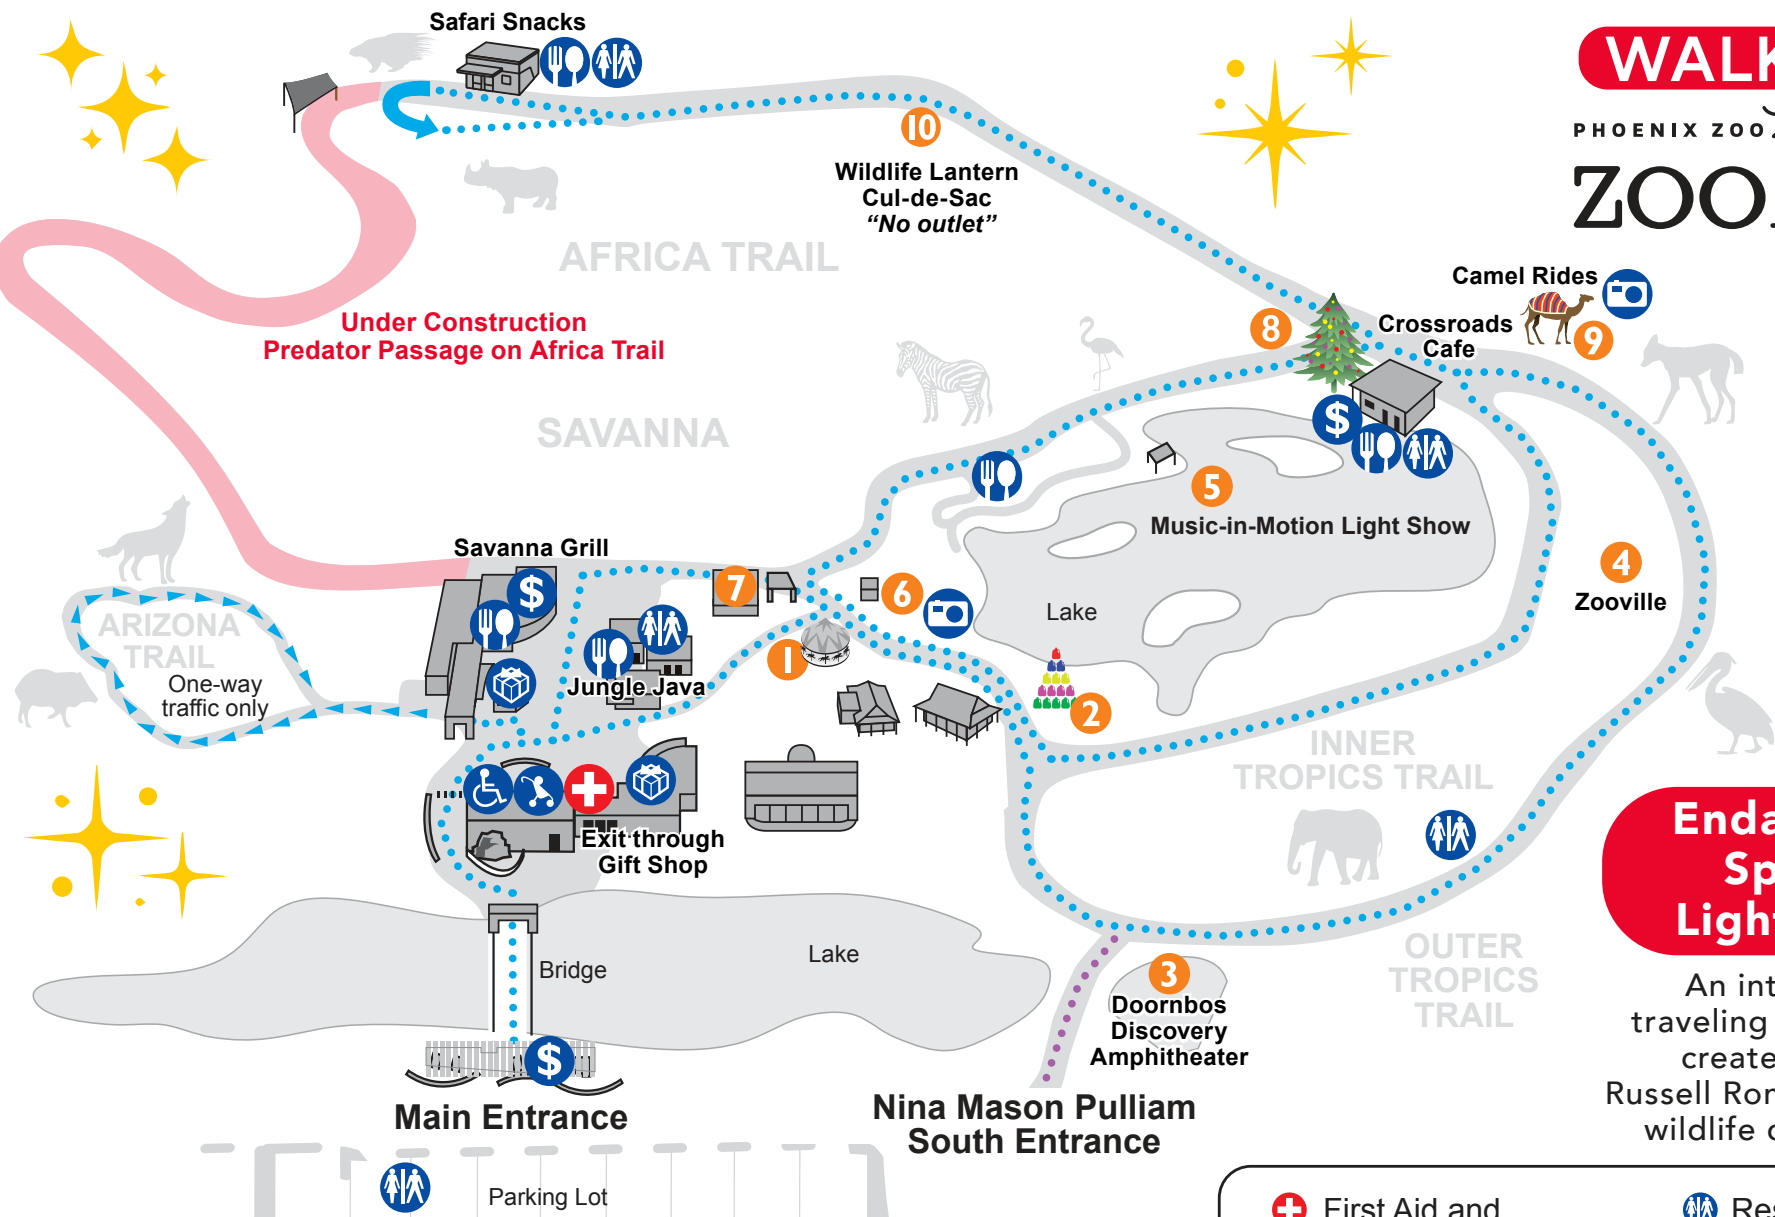

# WALK-THRU

PHOENIX ZOO

# zoolights

Presented by  
**SRP**

## Endangered Species Light Boxes

An international traveling art exhibition created by artist Russell Ronat, focused on wildlife conservation.

- 1 Endangered Species Carousel
- 2 SRP Water Conservation Tree
- 3 Doornbos Discovery Amphitheater  
*Holiday Safari Presentation – 8 p.m. | 9 p.m.*  
*\*Community performances on select nights at 7 p.m.*
- 4 Zooville
- 5 Music-in-Motion Light Show  
*Plays every 15 minutes*
- 6 Photos with Santa\*
- 7 Wall of Traditions
- 8 Three-Story Christmas Tree
- 9 Camel Rides & Photos
- 10 Wildlife Lanterns Cul-de-Sac

\*Visit [phoenixzoo.org/zoolights](http://phoenixzoo.org/zoolights) for details.

	First Aid and Lost & Found		Restrooms <i>Main Plaza, Safari Snacks Crossroads Cafe &amp; Elephant</i>
	Food & Beverage		Stroller Rental
	Souvenir Photos		Wheelchair Rental
	Gift Shop		ATM
	One-way Traffic Only		
	Recommended Route		
	Nina Mason Pulliam South Entrance		