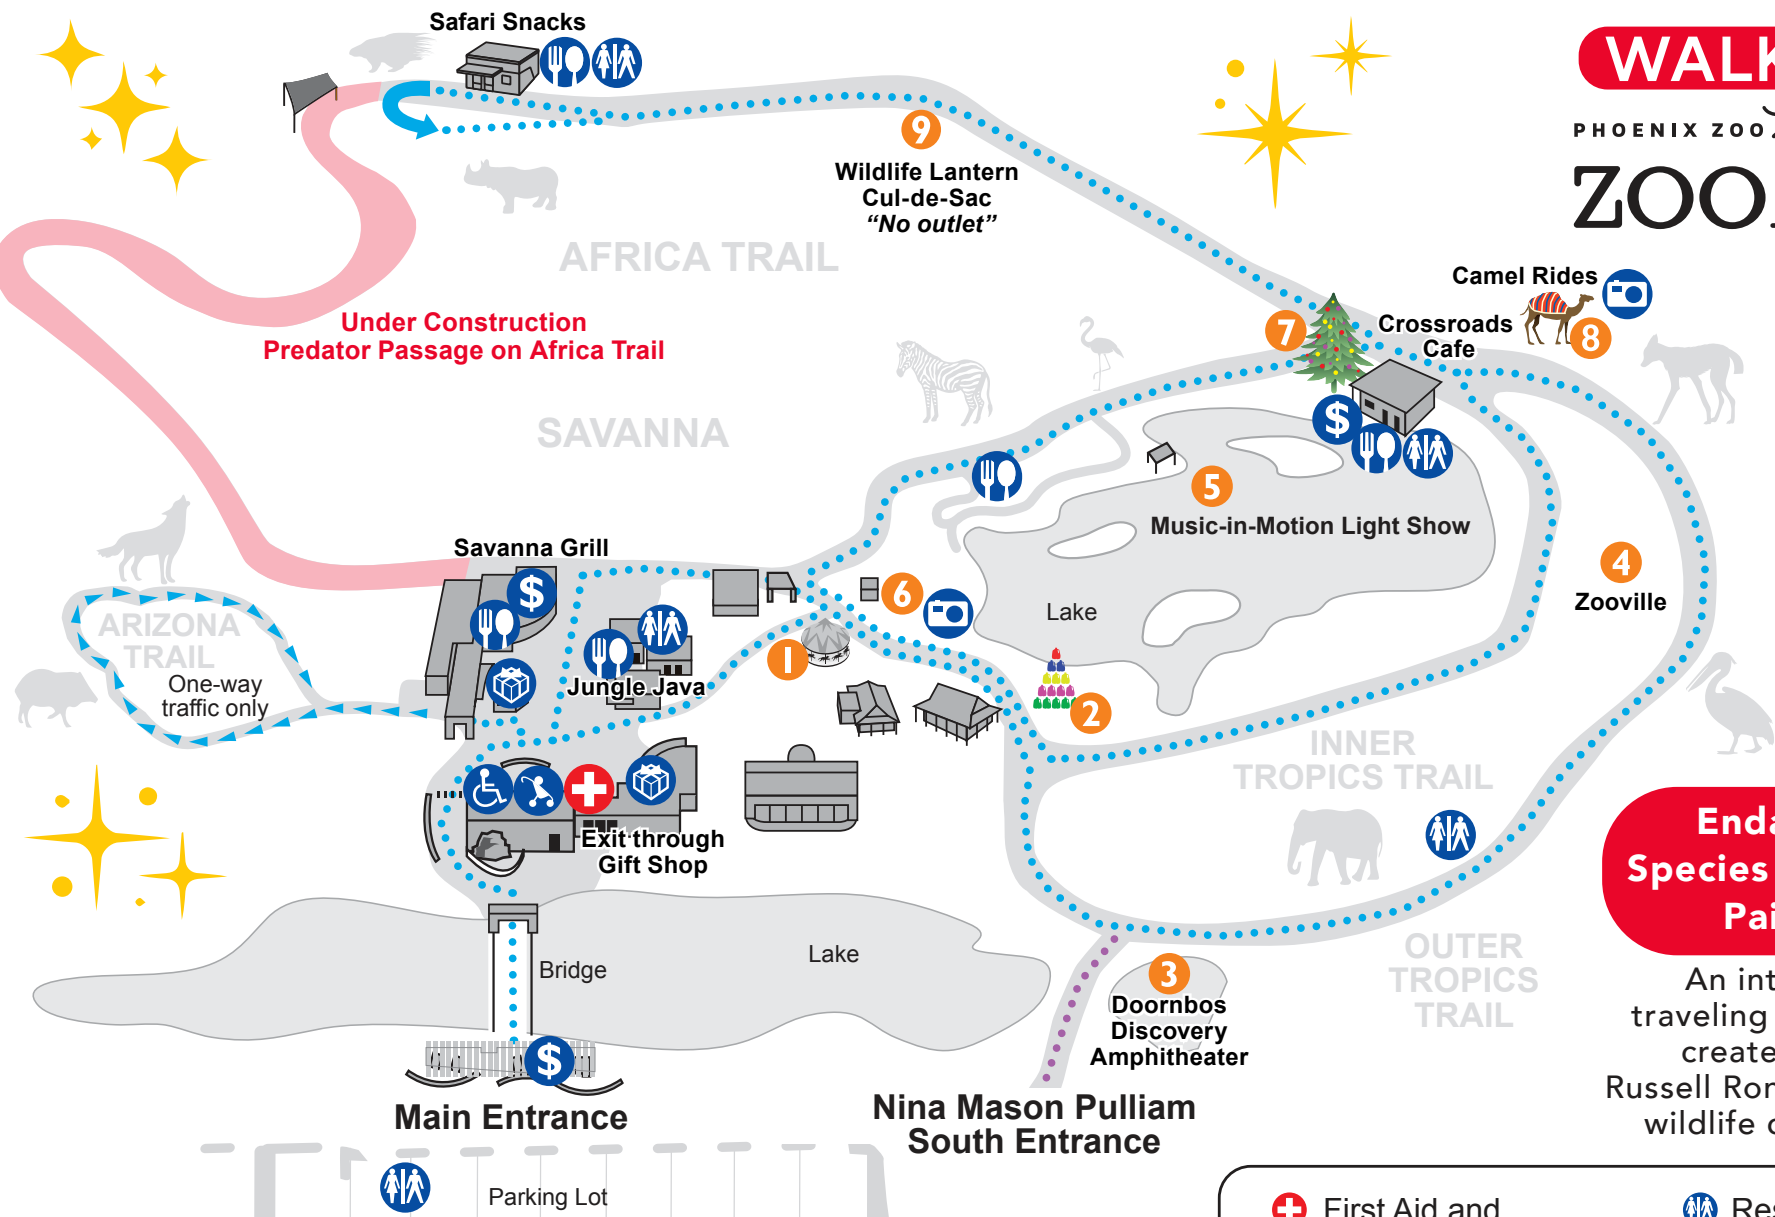

WALK-THRU

PHOENIX ZOO

zoolights

Presented by
SRP

Endangered Species Illuminated Paintings

An international traveling art exhibition created by artist Russell Ronat, focused on wildlife conservation.

- 1** Endangered Species Carousel
- 2** SRP Water Conservation Tree
- 3** Doornbos Discovery Amphitheater
Holiday Safari Presentation – 8 p.m. | 9 p.m.
**Community performances on select nights at 7 p.m.*
Each show includes the Community Traditions video
- 4** Zooville
- 5** Music-in-Motion Light Show
Plays every 15 minutes
- 6** Photos with Santa*
- 7** Three-Story Christmas Tree
- 8** Camel Rides & Photos
- 9** Wildlife Lanterns Cul-de-Sac

*Visit phoenixzoo.org/zoolights for details.

| | | | |
|--|-----------------------------------|--|--|
| | First Aid and Lost & Found | | Restrooms <i>Main Plaza, Safari Snacks Crossroads Cafe & Elephant</i> |
| | Food & Beverage | | Stroller Rental |
| | Souvenir Photos | | Wheelchair Rental |
| | Gift Shop | | ATM |
| | One-way Traffic Only | | Recommended Route |
| | Nina Mason Pulliam South Entrance | | |