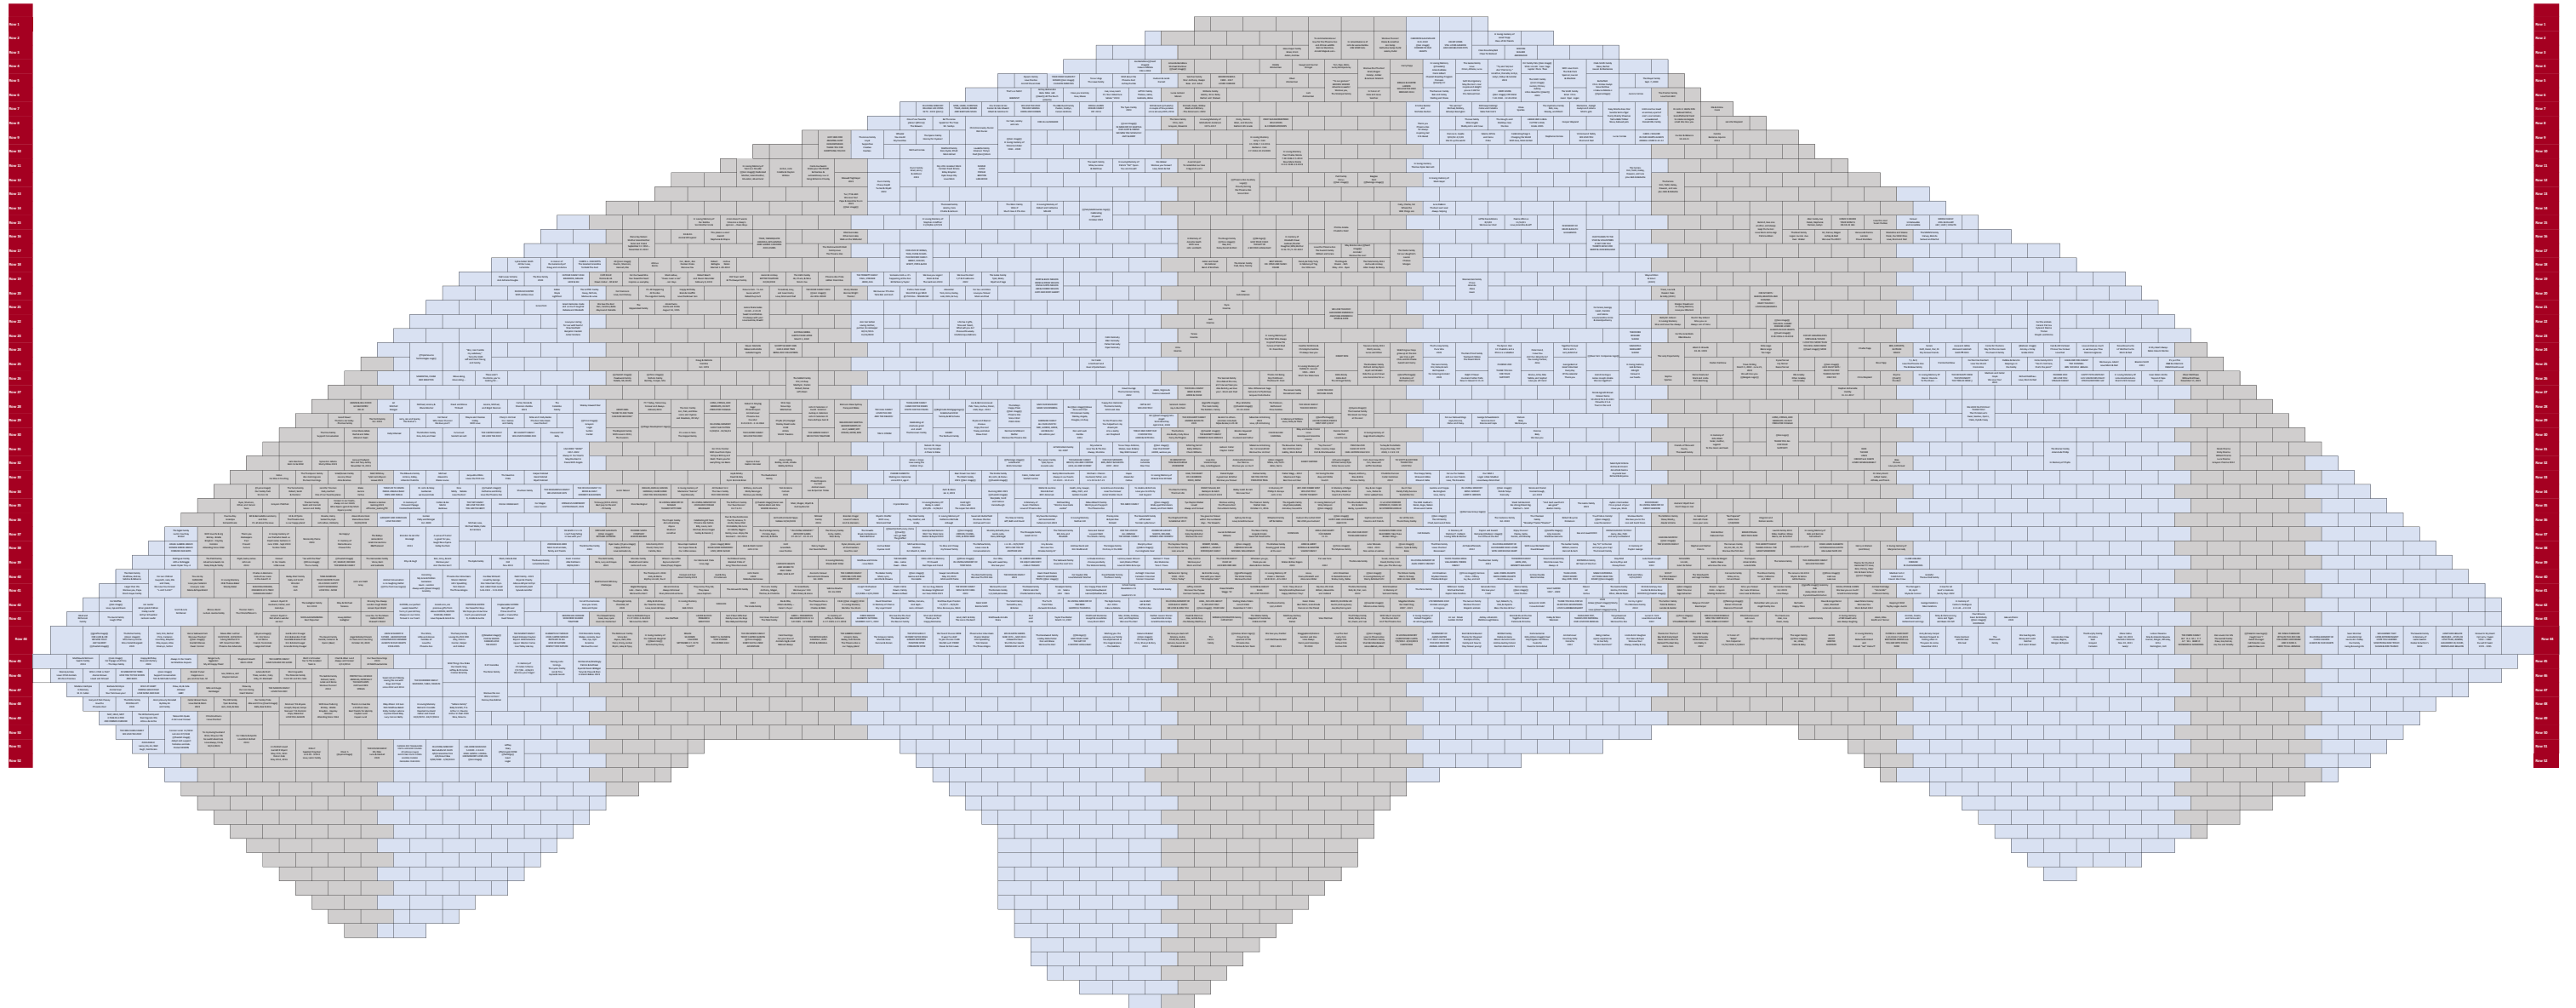

Predator Passage Leopard/Hyena Brick Map

Zone 1 Zone 2 Zone 3 Zone 4 Zone 5 Zone 6 Zone 7 Zone 8 Zone 9 Zone 10 Zone 11

Zone 1 Zone 2 Zone 3 Zone 4 Zone 5 Zone 6 Zone 7 Zone 8 Zone 9 Zone 10 Zone 11