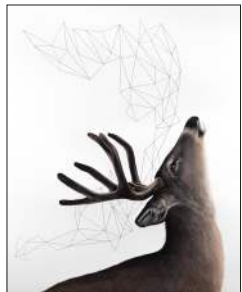

JenMarie Zeleznak

JenMarieZeleznak.com  
@jenmarie.zeleznak

**Begin, Again (Nothing To Fear, Nothing To Doubt)**  
16" diameter (framed 21" diameter)  
Watercolor Pencil on Paper  
\$4,200

**I Fade From Myself And Miss You Again (And Again)**  
36" x 44" (framed 38" x 46")  
Watercolor Pencil on Paper  
\$5,800

**I'm Just As Scared As You**  
39" x 39" (framed 41" x 41")  
Watercolor Pencil on Paper  
\$5,600

**It Was the Hope of What We Might Have Been**  
36" x 36" (framed 38" x 38")  
Watercolor Pencil on Paper  
\$5,200