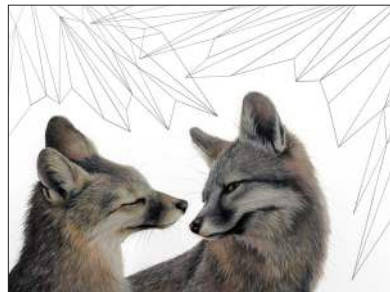

Underneath The Stars (Here Like This With You)
18" x 24" (framed 20" x 26")
Watercolor Pencil on Paper
$5,400