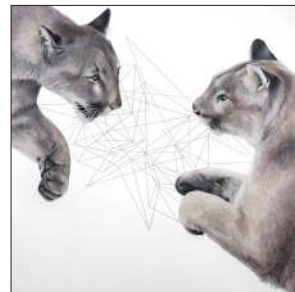

You Are All I Need (You Are The Sun And Moon And Stars)
36" x 36" (framed 38" x 38")
Watercolor Pencil on Paper
$6,200

ART ON THE WILD SIDE

A PHOENIX ZOO ART EXHIBIT

COMMON GROUND: Diverse Visions Inspire a Common Passion

Wild Side Gallery at the Phoenix Zoo

September 5, 2024 – January 26, 2025

All artwork is available for sale with a portion of the proceeds benefiting the non-profit Phoenix Zoo.

To purchase an artwork, contact artscommittee@phoenixzoo.org.

Frank Gonzales

FrankGonzales.net
@gonzalesfrank