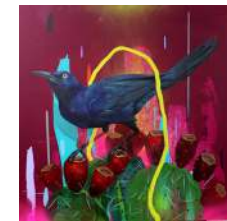

**Electric Echinopsis**  
36" x 36"  
Acrylic on Canvas  
\$6,300

**Grounded**  
24" x 24"  
Acrylic on Panel  
\$4,200

**Hunter's Moon**  
36" x 36"  
Acrylic on Canvas  
\$6,300

**Imparted**  
48" x 52"  
Acrylic on Canvas  
\$7,500