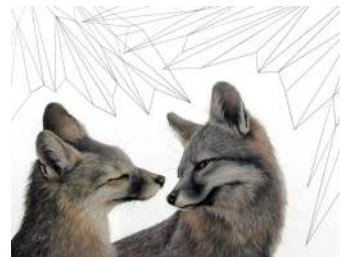

JenMarie Zeleznak