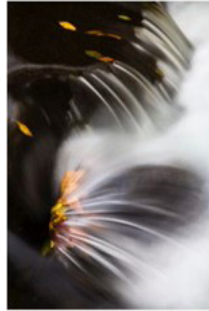

Fall Flow
20" x 30"
Canon 5D mkIII
$445
Paul Gill
paulgillphoto.com